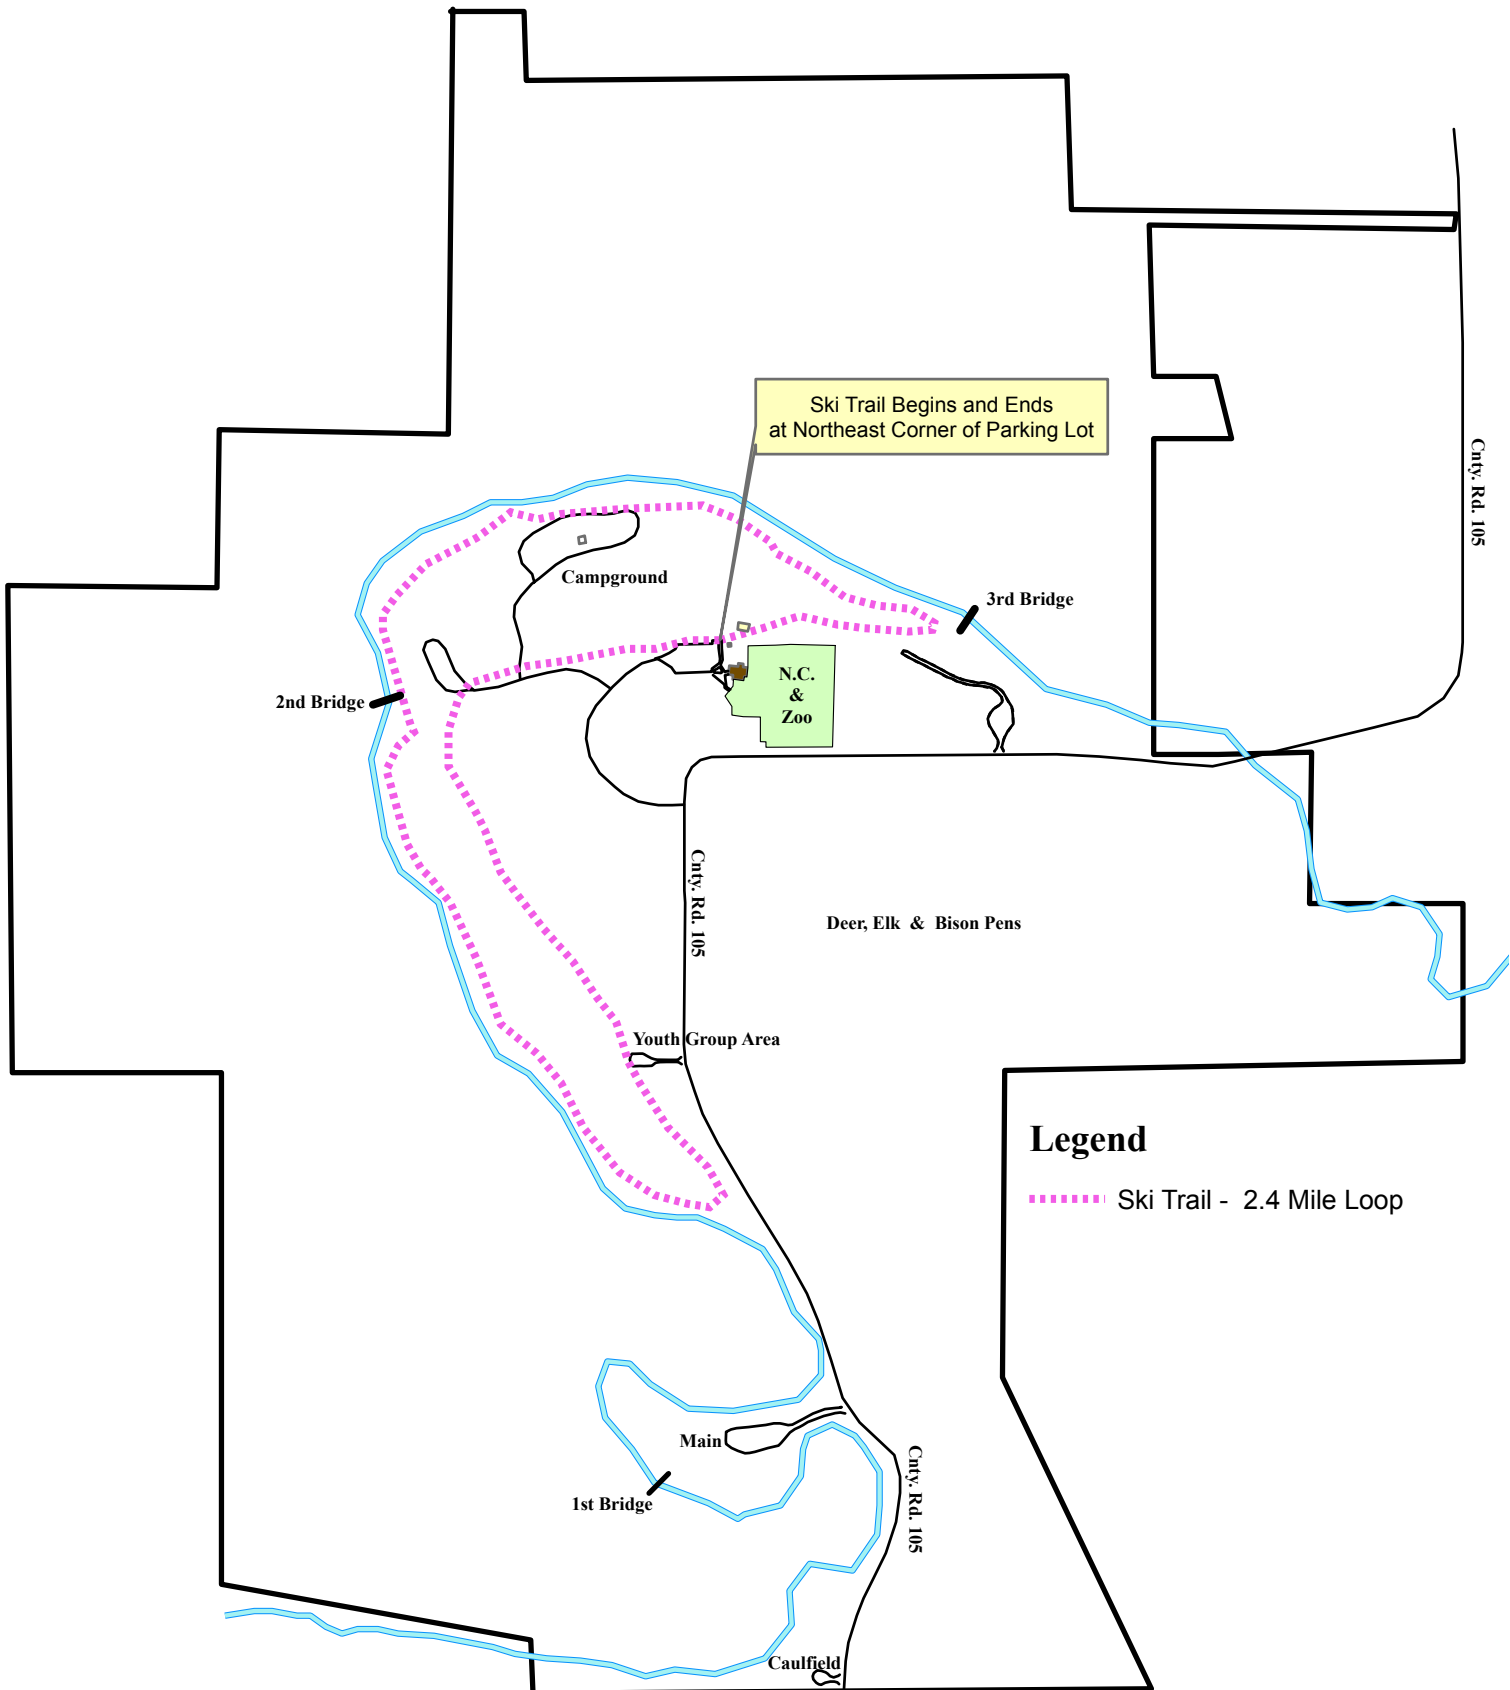

Oxbow Park Ski Trail

Snow Shoe Rentals: \$3.00 per pair.

Adult shoes and Children's Bear Paw shoes available.
Rentals available from 10 am to 3:30 pm Daily. All Proceeds benefit Friends Of Oxbow.

Please refrain from Hiking or using Snowshoes
on the groomed Ski Trail.